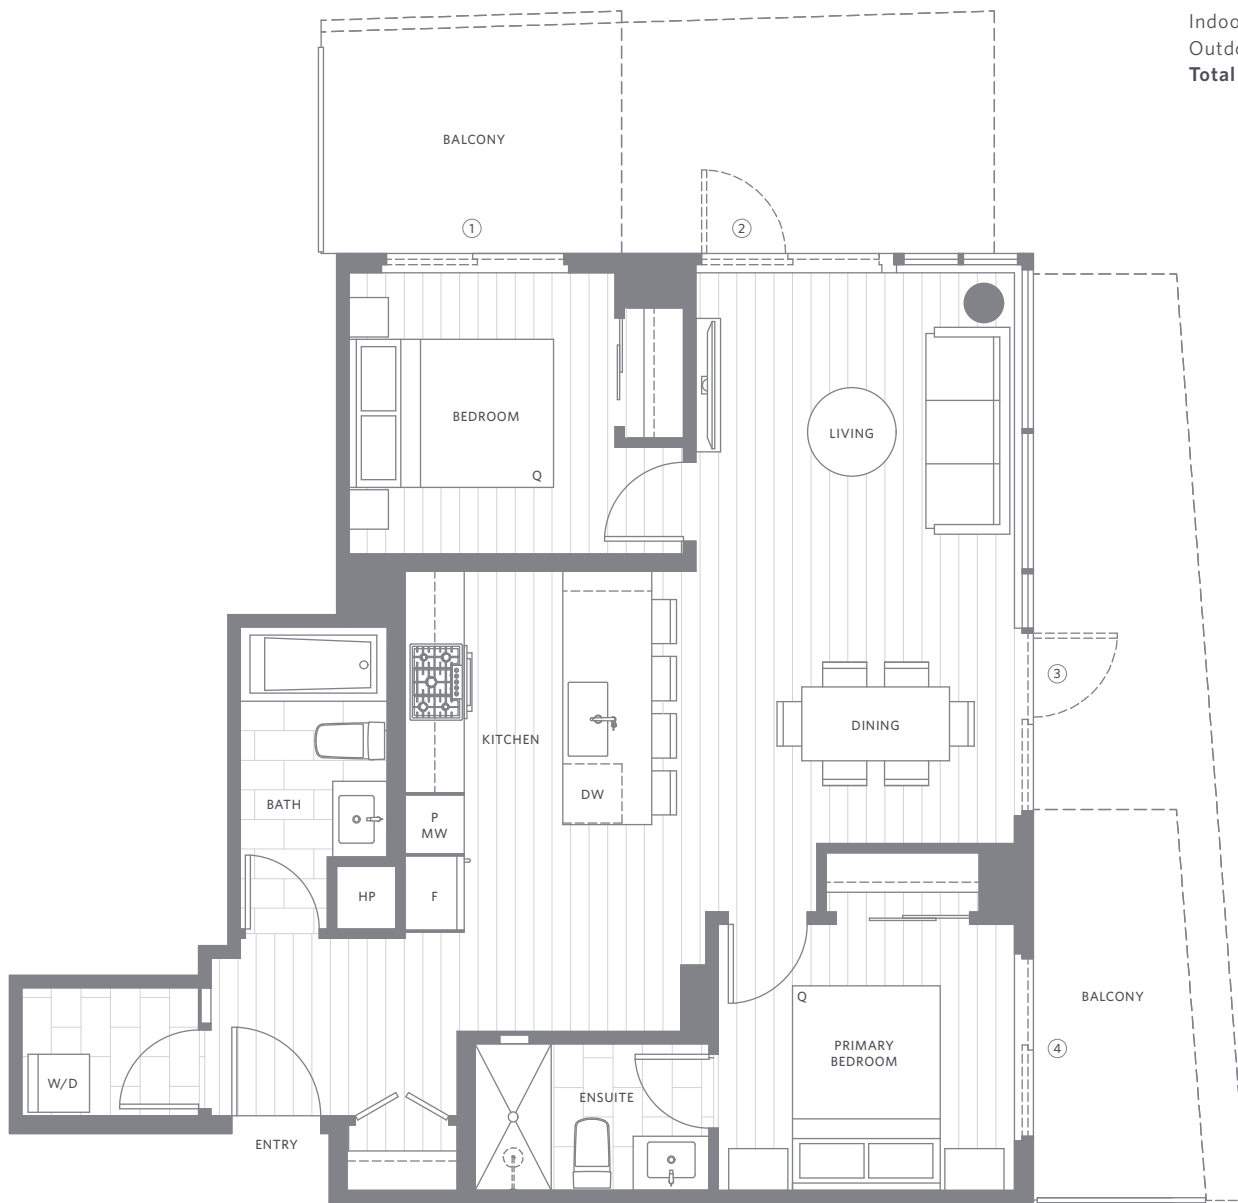

Plan B8

2 Bedroom 2 Bathroom

Indoor 858 SF
Outdoor 241-260 SF
Total 1,099-1,118 SF

- ① SLIDER: UNITS 408, 509-909
- ② SLIDER: UNITS 1309, 1408, 1508
SWING DOOR: UNITS 1009-1209
- ③ SWING DOOR: UNIT 1209
SLIDER: ALL REMAINING UNITS
- ④ SLIDER: UNITS 1309, 1408, 1508