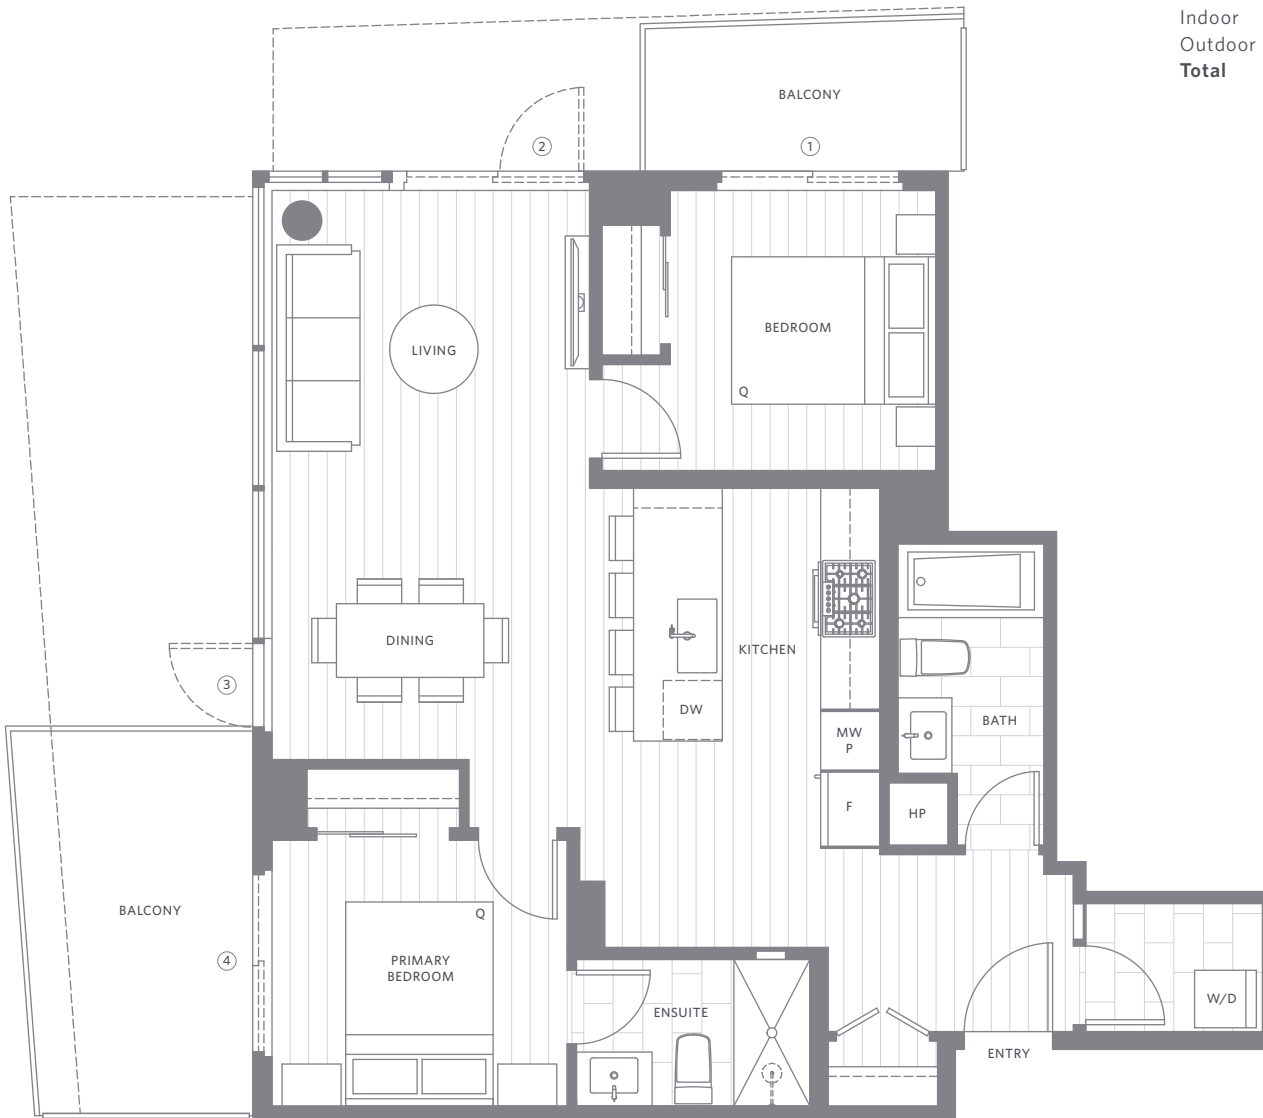

Plan B8

2 Bedroom 2 Bathroom

Indoor 857 SF
Outdoor 214-264 SF
Total 1,071-1,121 SF

Level 14-15

Level 8-13

Level 7

Level 6

Level 5

Level 4

- ① SLIDER: UNITS 1010-1310, 1409, 1509
- ② SLIDER: UNITS 410-710
SWING DOOR: UNITS 810, 910
- ③ SWING DOOR: UNITS 610, 710
NO DOOR: UNITS 410, 510
SLIDER: ALL REMAINING UNITS
- ④ SLIDER: UNITS 410, 510