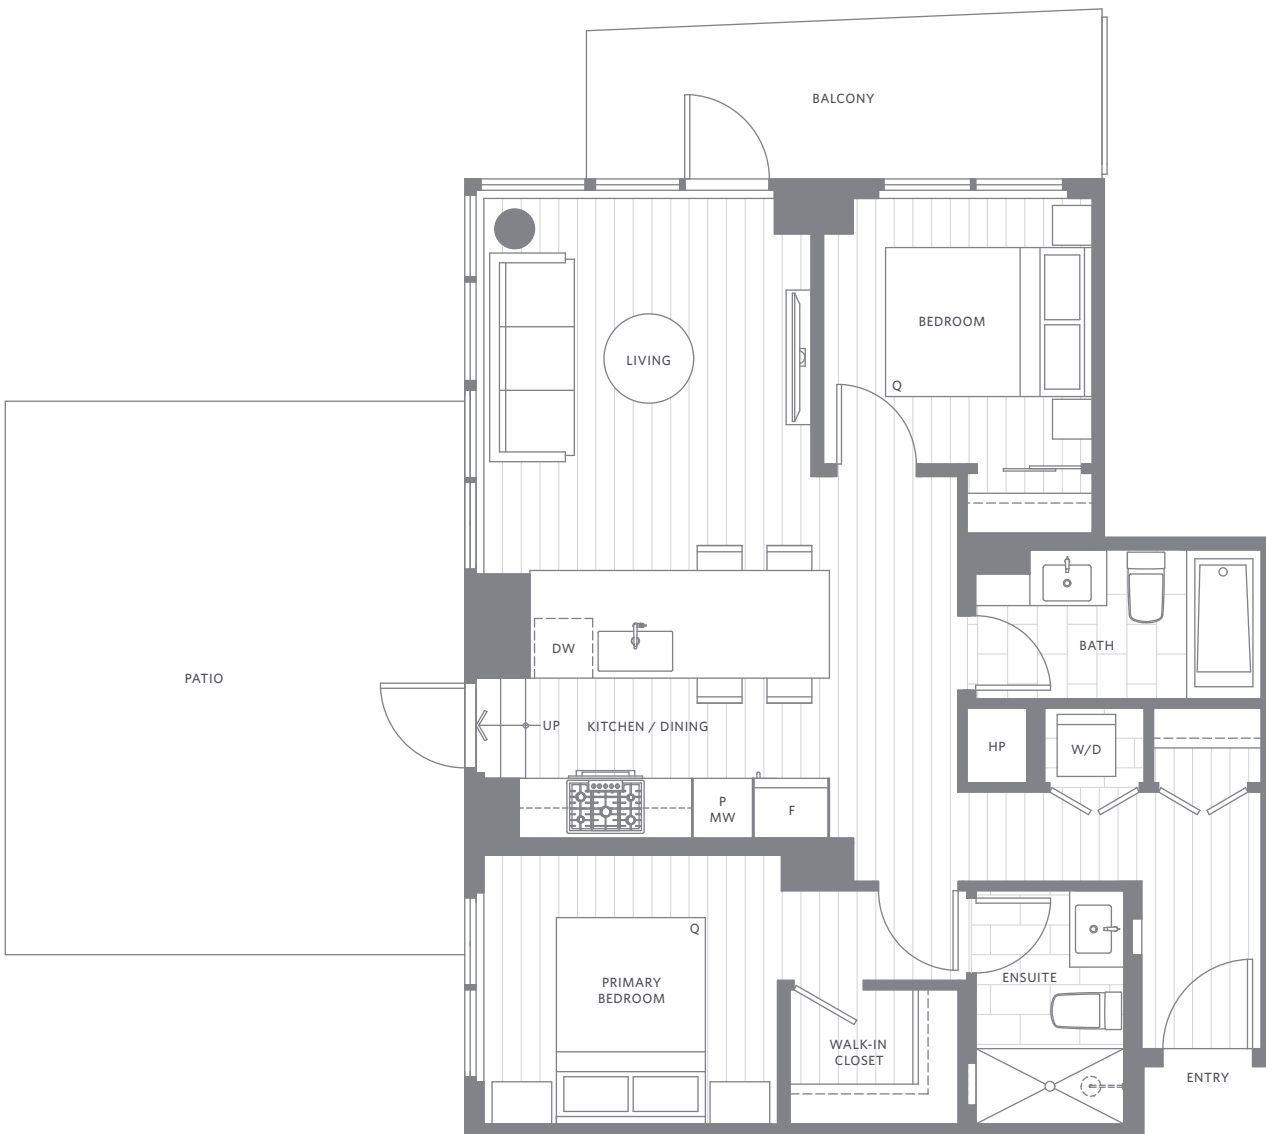

# Plan B7

## 2 Bedroom 2 Bathroom

Indoor	787 SF
Outdoor	383 SF
<b>Total</b>	<b>1,170 SF</b>

Level 7