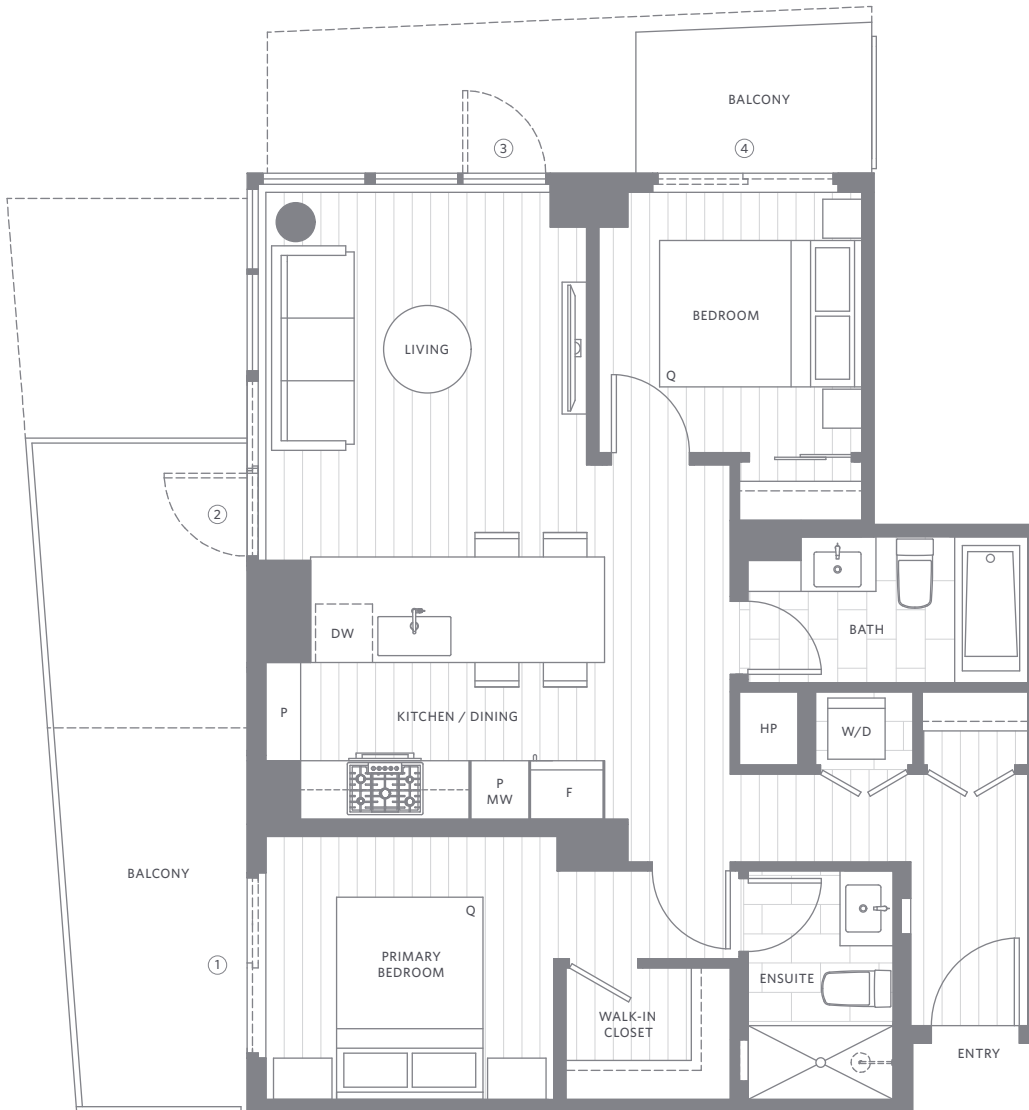

Plan B7

2 Bedroom 2 Bathroom

Indoor	787 SF
Outdoor	222-252 SF
Total	1,009-1,039 SF

- ① SLIDER: UNITS 805, 905
- ② SWING DOOR: UNITS 1005, 1105
SLIDER: UNITS 1205-1505
- ③ SWING DOOR: UNITS 805, 905
- ④ SLIDER: UNITS 1005-1505