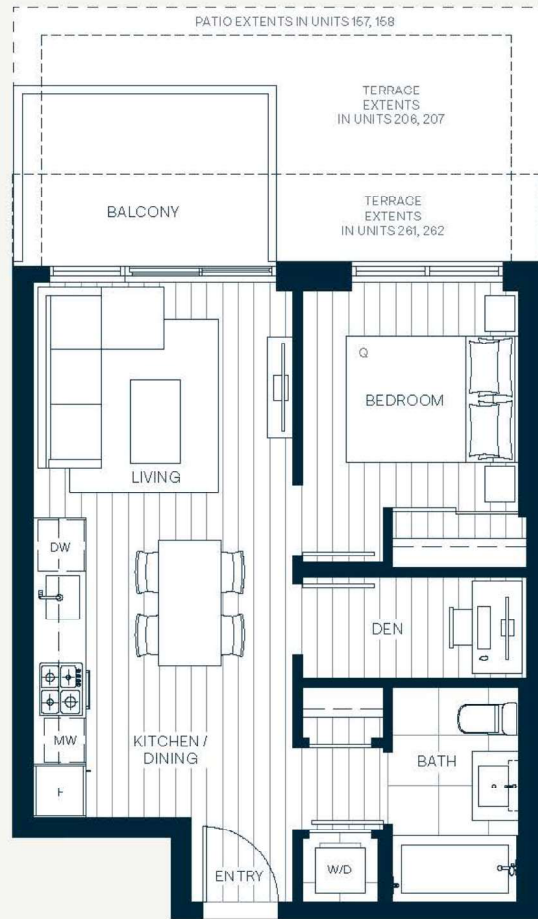

A4

1 Bedroom + Den Interior: 515-519 sf
 1 Bathroom Exterior: 55-204 sf

FRAME
 VANCOUVER

LEVEL 1

LEVELS 2-4

LEVEL 5

LEVELS 6-10